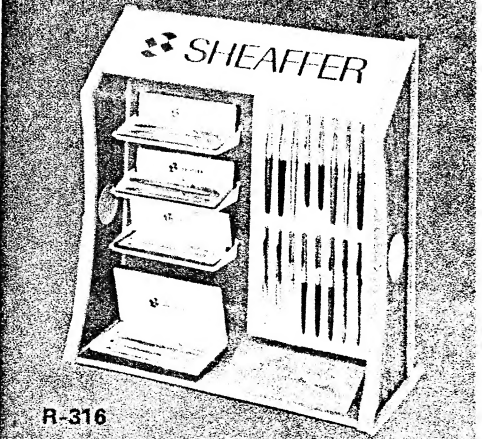

Sheaffer Stylist™ '404' P

Brushed chrome cap with gold clip and Metallic/Gray, Metallic Blue or Black barrels as illustrated at right.

Ballpoint, $3.95. Cartridge Pen, $5.00. Pencil, $3.95. "Glideriter", $3.95.

Attractive new counter displays are economical of counter space, yet, present prestige background for prestige merchandise.

R-296G

Prepacked with 12 Stylist '404' "Glideriters" 7 1/4" high, 15 3/4" wide, 10 1/8" deep. List Price $47.40

R-296L

Prepacked with an assortment of Stylist '404' cartridge pens, ballpoints, pencils, and "Glideriters". 7 1/4" high, 15 3/4" wide, 10 1/8" deep. List Price $74.50

R-316

It's packed with assortment 129 18" high, 17 1/2" wide, 8 1/4" deep. List Price $129.10

R-316